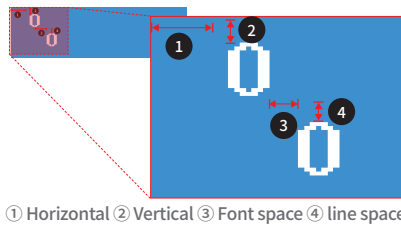

BCD-3000

Mini Customer Display

Retail

Banking

Customer Service Center

Healthcare

Ideal for mPOS Display

00000 00000	Center Alignment
00000 00000	Left Alignment
00000 00000	Right Alignment

Ultra-Compact

- Approximately 287% smaller than a standard customer display
- Multiple cable paths for user convenience

User-Friendly Performance

- Flexible character alignment on display (Horizontal, vertical, font space and line space)
- Adjust alignment (Center, left and right)
- Enhanced by mono LCD with variable brightness
- 250% advanced reliability as compared BCD-1000/1100
- Simple download and display image by utility
- Angle adjustable from 0 to 35°

Specifications

Display

Display Method

STN LCD (mono)

Display Color

Blue / White

Active Area

96 x 19.2 mm

iOS SDK

Exterior

Body Color

Ivory / Black

Rotation Angle

Vertical: 35°

Overall Dimension

130 x 110.3 x 68.5