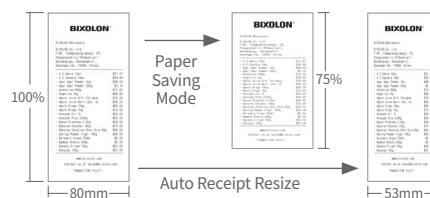

Cost-efficiency

- Various software and firmware settings for paper saving functions
- Paper saving mode, reducing the length of a receipt up to 25%
- Auto receipt resize, 80 - 58mm auto paper reduction function
- Anywhere Anyfont™ (Unicode) removes the need to write multiple code pages for every language
- Compatible with all major operating systems including Android™, iOS™ and Windows®