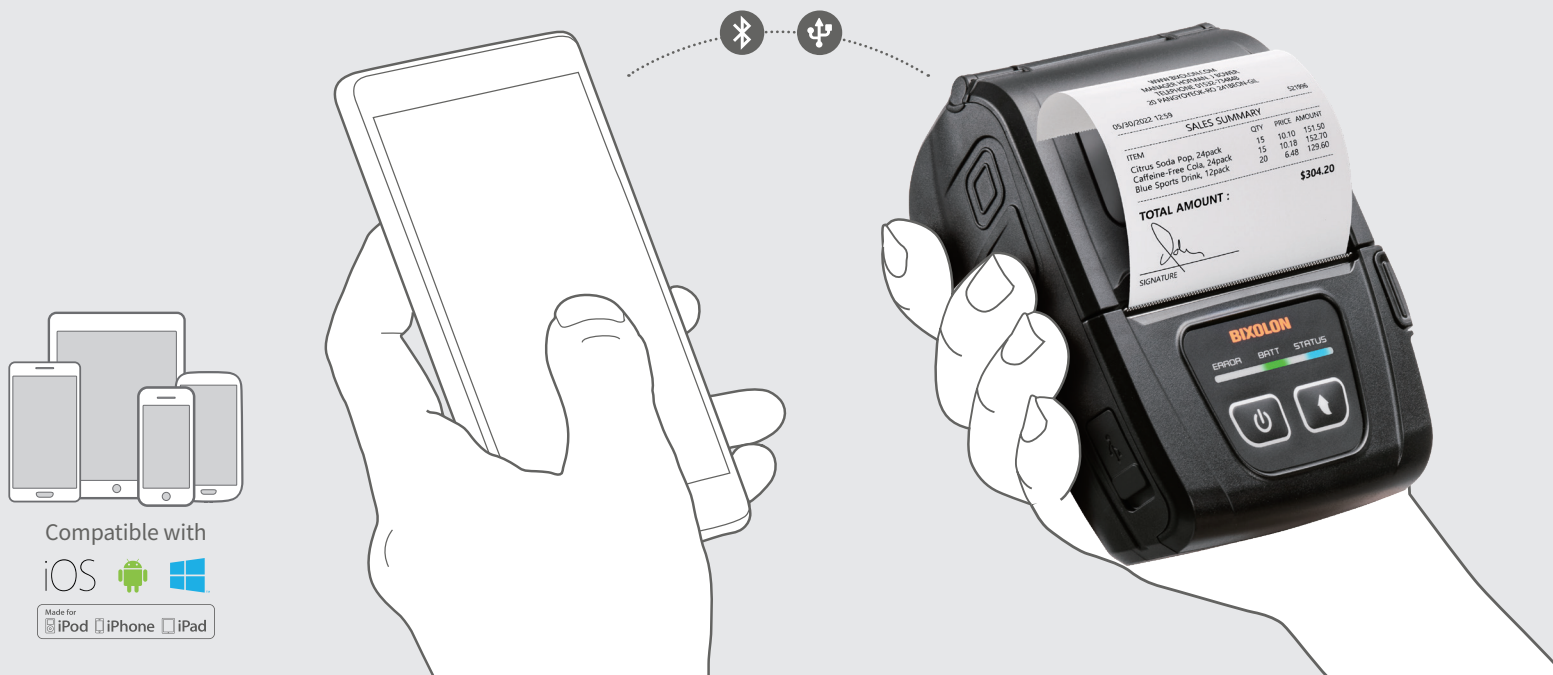

SPP-C300

3-inch Mobile Receipt Printer

Delivery

Retail

In-flight
Sales

T&L

Compact and Long-Lasting

Compatible with

Type-C

50
mm/sec

Convenient Receipt Printing

- Charging and data communication with universal USB Type-C® cable
- Fast print speeds of up to 50 mm/sec
- Web / mobile printing software supported
- A broad range of drivers and SDKs across various platforms including iOS™, Android™, and Windows®
- Media Roll Diameter of up to 50 mm